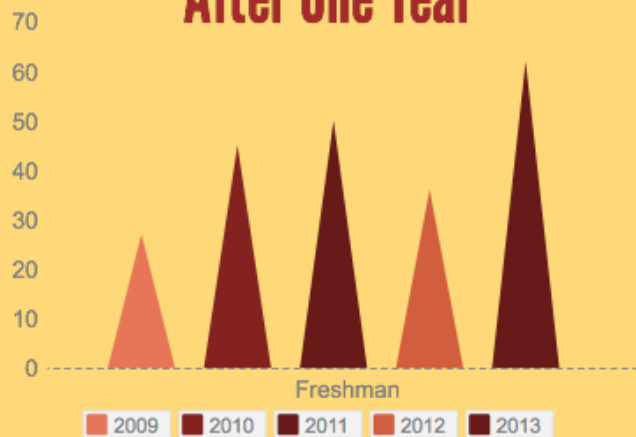

ANNENBERG PR RETENTION

REPORT

Retention Rate After One Year

If you have any questions about Piktochart, kindly contact us via support@piktochart.com.

BACHELORS OF ARTS STRATEGIC PUBLIC RELATIONS

2008 Graduation Rates